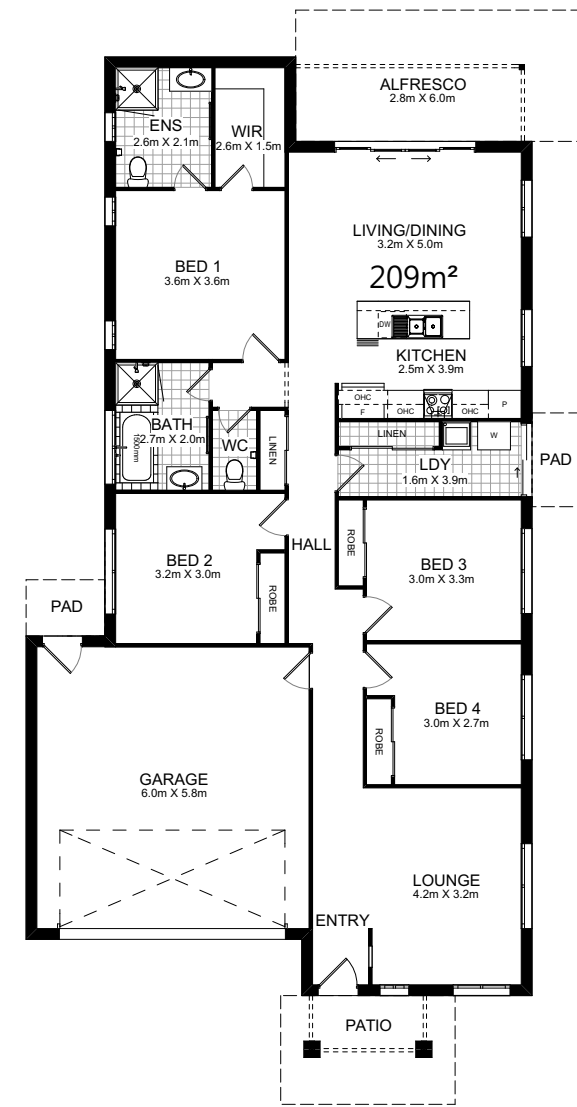

ARTIST IMPRESSION ONLY

Rev. B

# THE BICHENO 209

FLOOR PLAN  
NTS

FACADE OPTIONS

HAMPTONS

URBAN

COASTAL

The illustrations provided are artistic impressions only and may include alternative finishes and features to those supplied by FRD Homes. Images supplied are not to be reproduced in any form without written permission from FRD Homes.