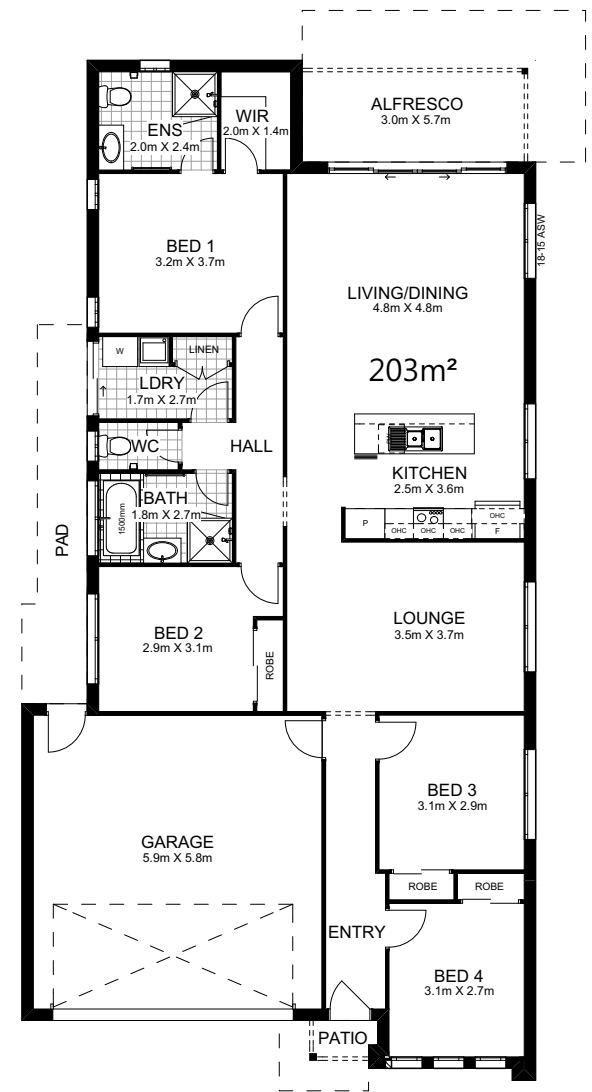

ARTIST IMPRESSION ONLY

Rev. B

THE BURLEIGH 203

FLOOR PLAN
NTS

FACADE OPTIONS

HAMPTONS

URBAN

COASTAL