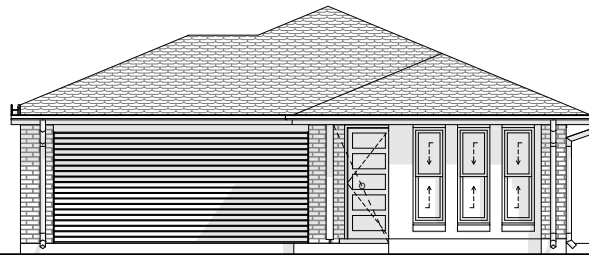

ARTIST IMPRESSION ONLY

Rev. B

THE BURLEIGH 203

FLOOR PLAN
NTS

FACADE OPTIONS

HAMPTONS

URBAN

COASTAL