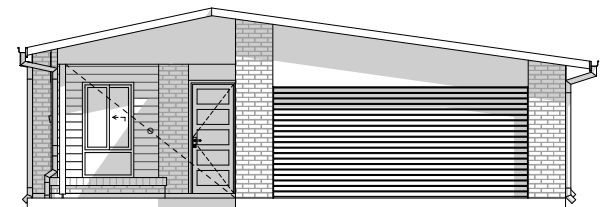

ARTIST IMPRESSION ONLY

THE COOGEE 197

FLOOR PLAN
NTS

FACADE OPTIONS

HAMPTONS

URBAN

COASTAL