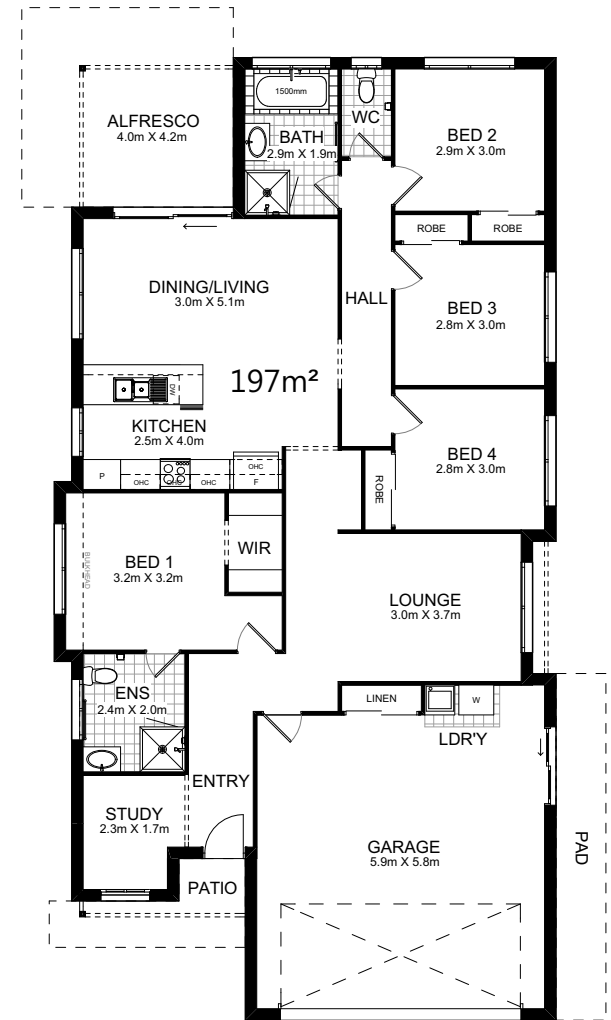

ARTIST IMPRESSION ONLY

THE COOGEE 197

FLOOR PLAN
NTS

FACADE OPTIONS

HAMPTONS

URBAN

COASTAL