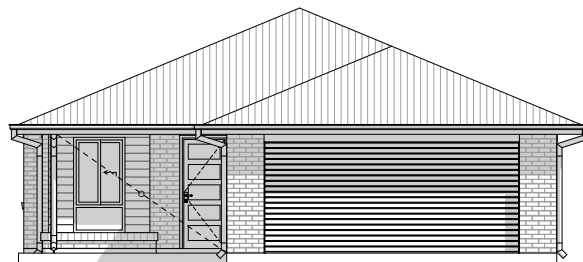

ARTIST IMPRESSION ONLY

THE COOGEE 197

FLOOR PLAN
NTS

FACADE OPTIONS

HAMPTONS

URBAN

COASTAL