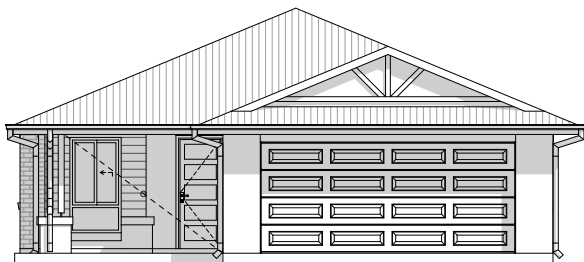

ARTIST IMPRESSION ONLY

THE COOGEE 197

FLOOR PLAN
NTS

FACADE OPTIONS

HAMPTONS

URBAN

COASTAL